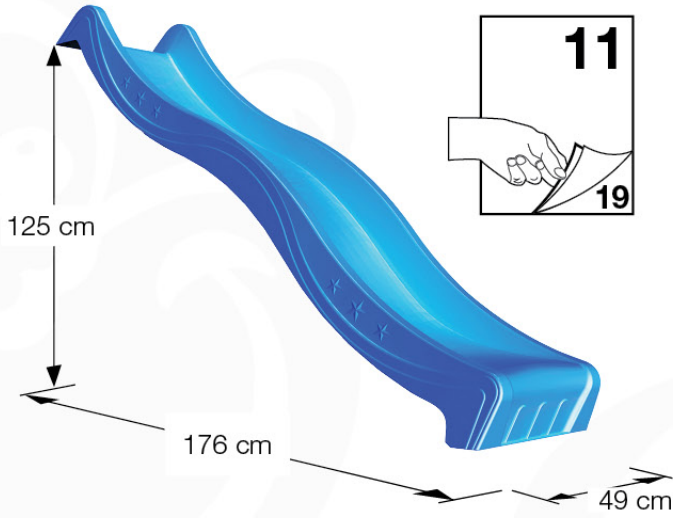

10 Add-on

Wavy Star Slide XL

- 324_100 Yellow
- 324_200 Blue
- 324_300 Green
- 324_400 Red
- 324_500 Fuchsia
- 324_600 Dark Green

Fireman's Pole

201_275