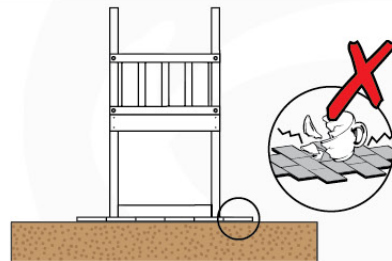

02 Safe Playground

02-1

02-2

02-3

02-4

02-5