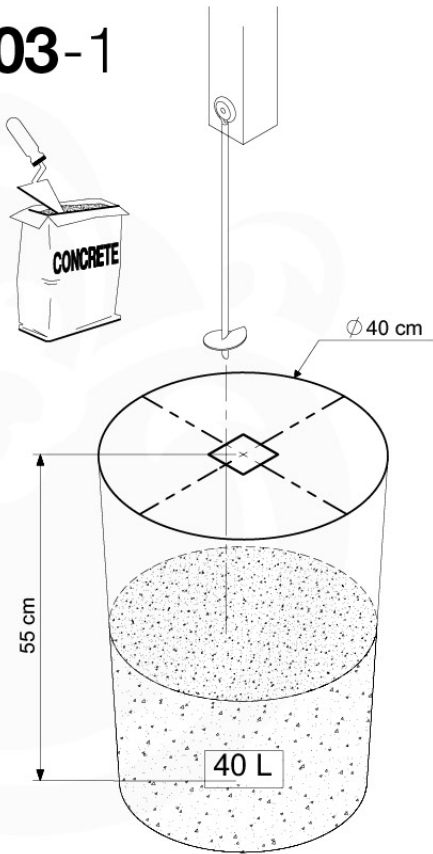

03 Playground Foundation

FD05

03-1