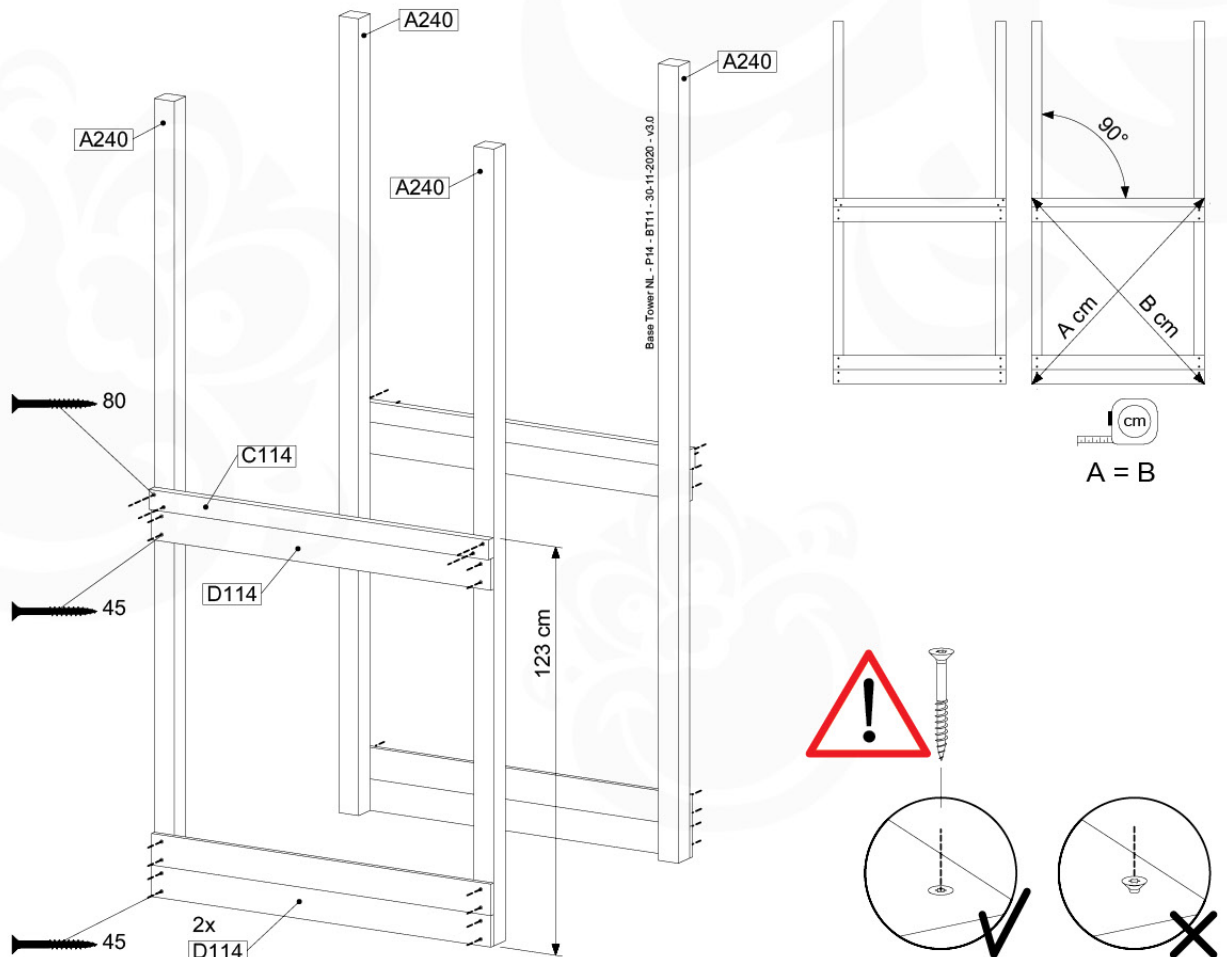

04-1

Base Tower.NL - P14 - BT11 - 30-11-2020 - v3.0