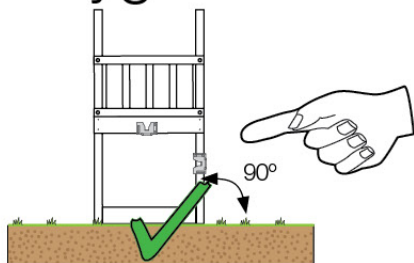

02 Safe Playground

02-1