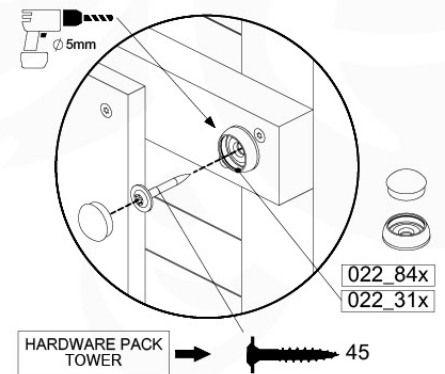

05-1

Balustrade 120 - P03 T - 30-11-2020 - v1.0