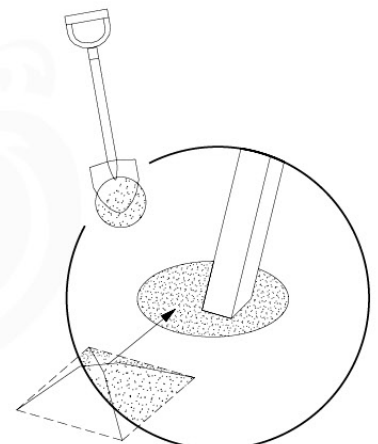

05-3

05-4

05-5

05-6

06

	PartNo	PartName	QTY.
Hardware Pack	001_406	Stealth Screw 8x45	4
	001_417	Stealth Screw 8x80	3
	001_422	Stealth Screw 8x137	3
	002_220	Gap Point Screw T25 - 5x45	12
	002_223	Gap Point Screw T25 - 5x80	6
Other	005_528	Swing Beam Bracket 7x7	1
	005_529	Swing Beam Bracket 9x9	1
	007_001	Ground-anchor	2
Hardware Pack	022_31x	bpc-base version 3	2
	022_84x	bpc cover	2
	023_031	Finishing Washer GPS 5.0	2
Other	101_003	Swing hook with Carabiner	4

06-7

06-8

06-9

D180
D141

07 -1

07 -2

08

09