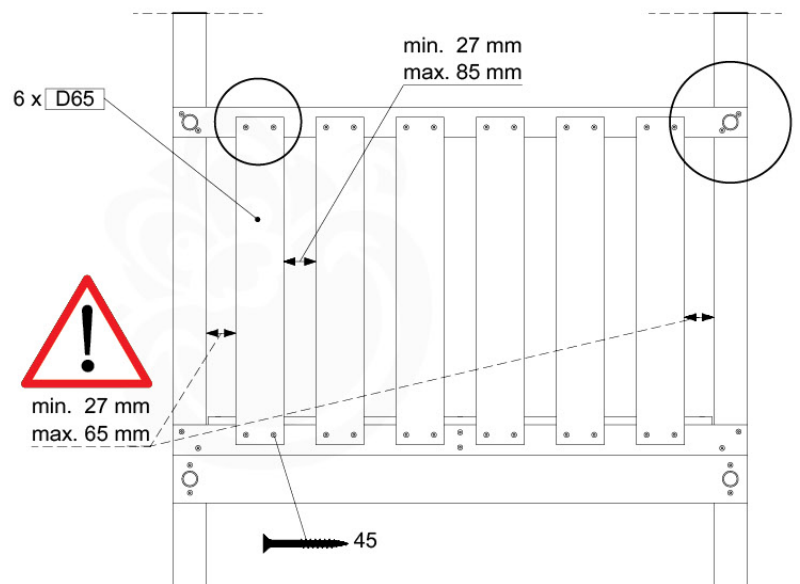

05 Balustrade (2x)

BL04

	PartNo	PartName	QTY.
Hardware Pack	002_220	Gap Point Screw T25 - 5x45	24
	002_223	Gap Point Screw T25 - 5x80	4
Timber	C114	Beam 1140 mm	1
	D65	Board 650 mm	6

Balustrade 120 - P03 T - 30-11-2020 - v1.0

05-1

Balustrade 120 - P03 T - 30-11-2020 - v1.0