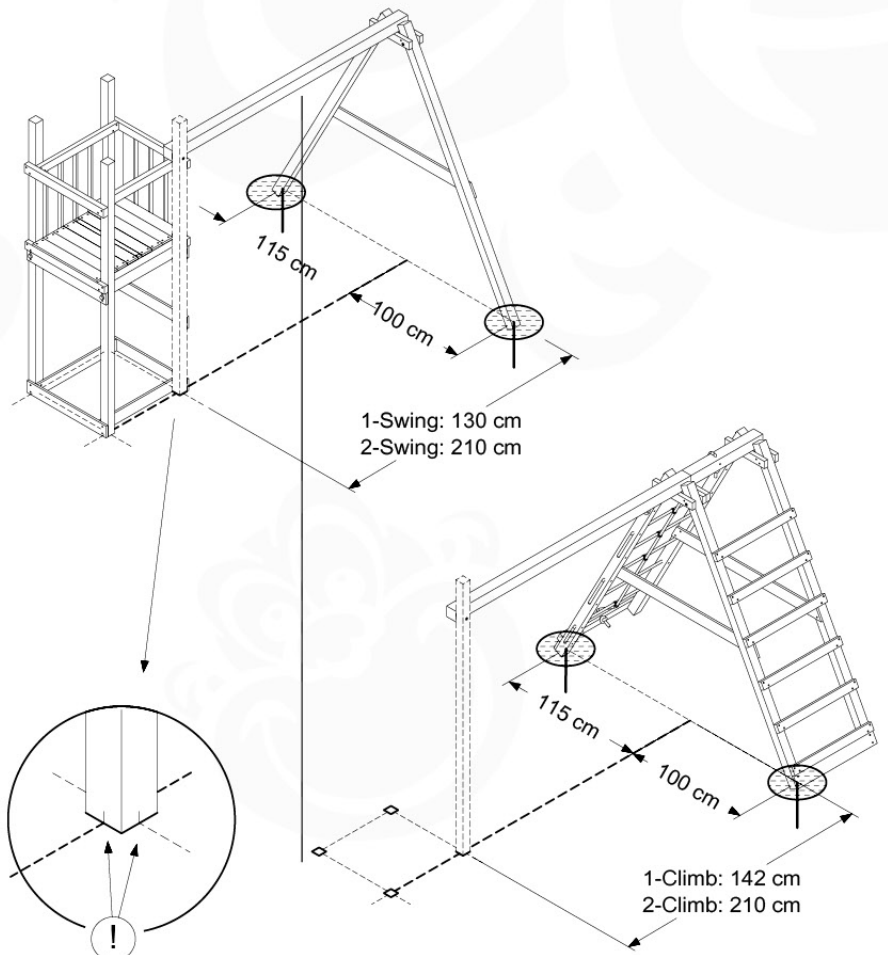

04 Base Tower

BT11

	PartNo	PartName	QTY.
Hardware Pack	001_406	Stealth Screw 8x45	10
	002_220	Gap Point Screw T25 - 5x45	118
	002_223	Gap Point Screw T25 - 5x80	20
Other	007_001	Ground-anchor	2
Hardware Pack	022_31x	bpc-base version 3	8
	022_84x	bpc cover	8
Timber	A240	Post 70x70 L2400	4
	C114	Beam 1140 mm	5
	D100	Board 1000 mm	11-14
	D114	Board 1140 mm	12