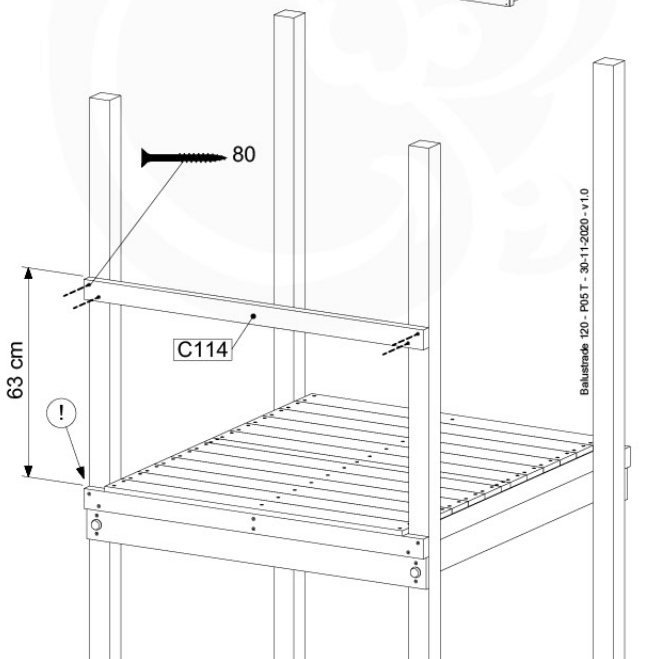

05-1

Balustrade 120 - P03 T - 30-11-2020 - v1.0