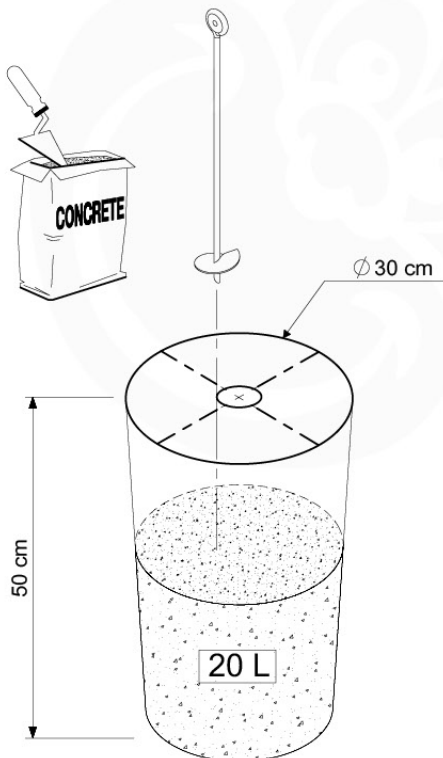

03 Playground Foundation

FD05

03-1

Foundation Plan - P07 - 27-11-2020 - v3

03-2

Foundation Plan - P06 - 27-11-2020 - v3