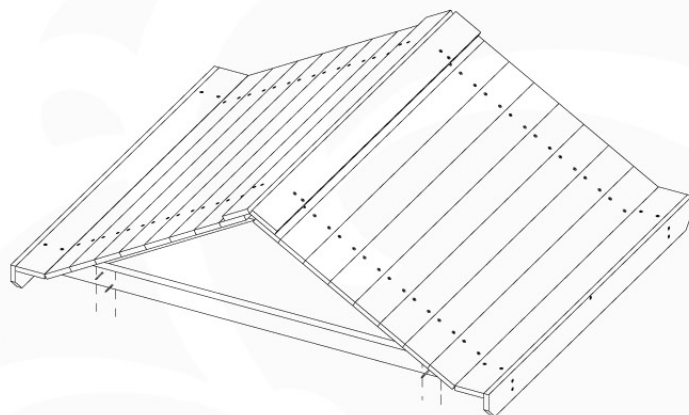

05-1

Balustrade 120 - P03 T - 30-11-2020 - v1.0

06 Roof House

RF11

	PartNo	PartName	QTY.
Hardware Pack	001_411	Stealth Screw 8x60	4
	001_417	Stealth Screw 8x80	4
	002_220	Gap Point Screw T25 - 5x45	106
	002_223	Gap Point Screw T25 - 5x80	16
Timber	C74	Beam 740 mm	4
	C154	Beam 1540 mm	2
	D127	Board 1270 mm	21-25