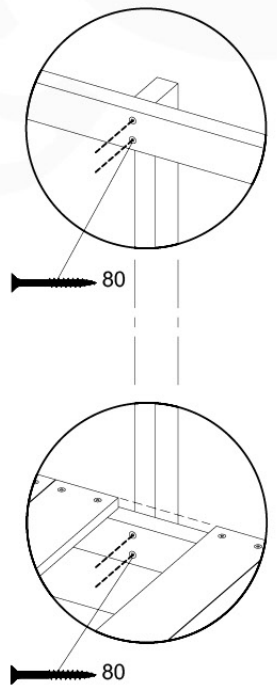

12 Firemans Pole

FP04

	PartNo	PartName	QTY.
Hardware Pack(s)	001_103	M8 Washer Head Screw 40mm	2
	002_220	Gap Point Screw T25 - 5x45	16
	002_223	Gap Point Screw T25 - 5x80	8
	003_010	M8 spring lock washer	2
	003_040	M8 Washer	2
	004_052	M8 Drive-in Nut 30mm	2
	004_054	M8 Drive-in Nut 45mm	2
	022_31x	bpc-base version 3	2
	022_84x	bpc cover	2
Other	102_915	Fireman's Pole	1
Timber	C70	Beam 700 mm	1
	C114	Beam 1140 mm	1
	D65	Board 650 mm	3

12-1