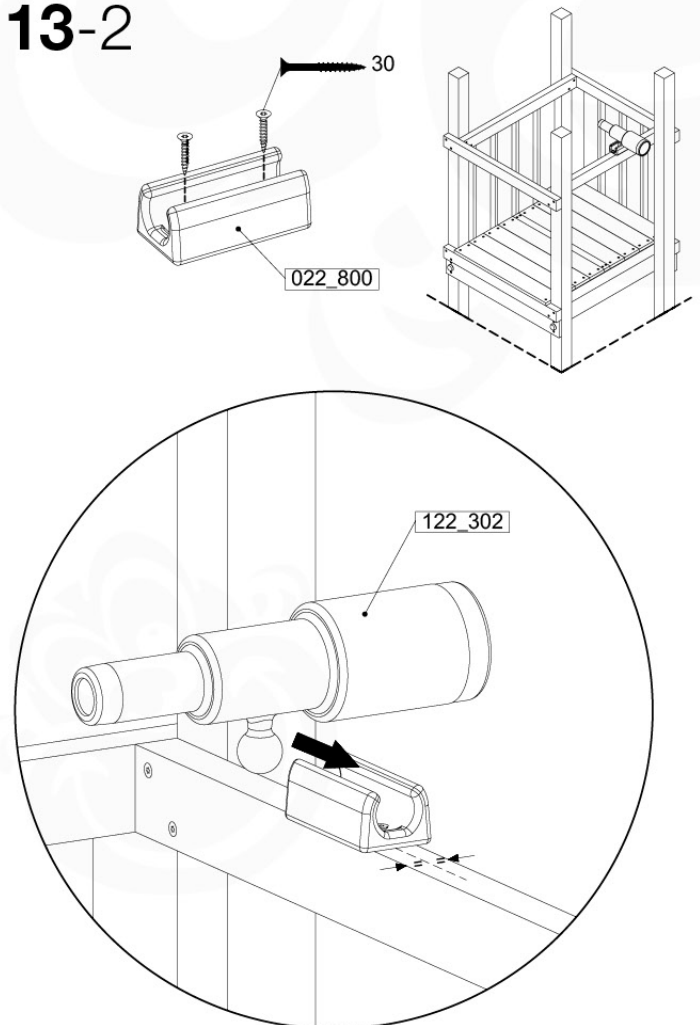

13-2

Accessory ref. - P03 - 18-11-2020 - v3