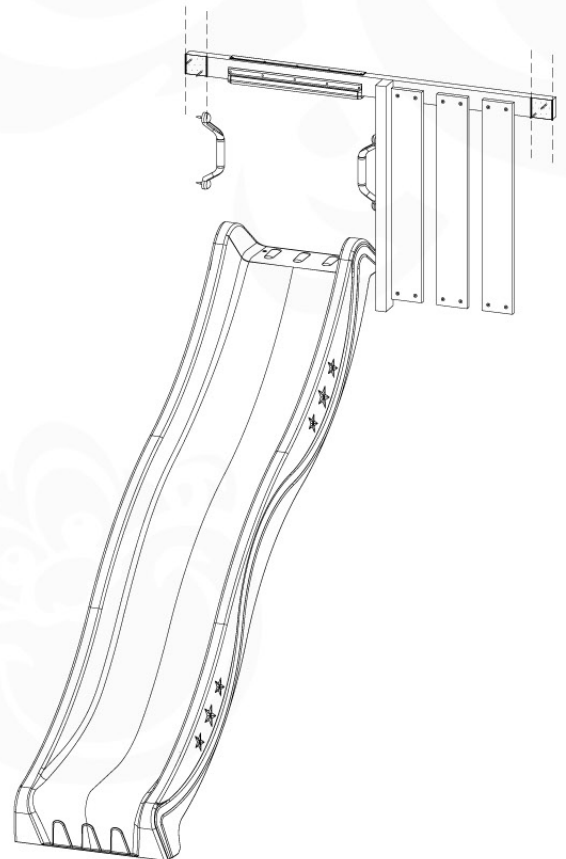

11 Slide Set

SL06

	PartNo	PartName	QTY.
Hardware Pack	000_101	Nail Pan Head	10
	002_220	Gap Point Screw T25 - 5x45	16
	002_223	Gap Point Screw T25 - 5x80	8
	002_308	Gap Point Screw T25 - 5x20	2
Other	120_102	Handgrip set (complete 2x)	1
	123_200	Bumperpad	1
	324_xxx 334_xxx	Wavy Star Slide XL 2200 mm / Wavy Star Slide XXL 2650 mm	1
Timber	C70	Beam 700 mm	1
	C114	Beam 1140 mm	1
	D65	Board 650 mm	3