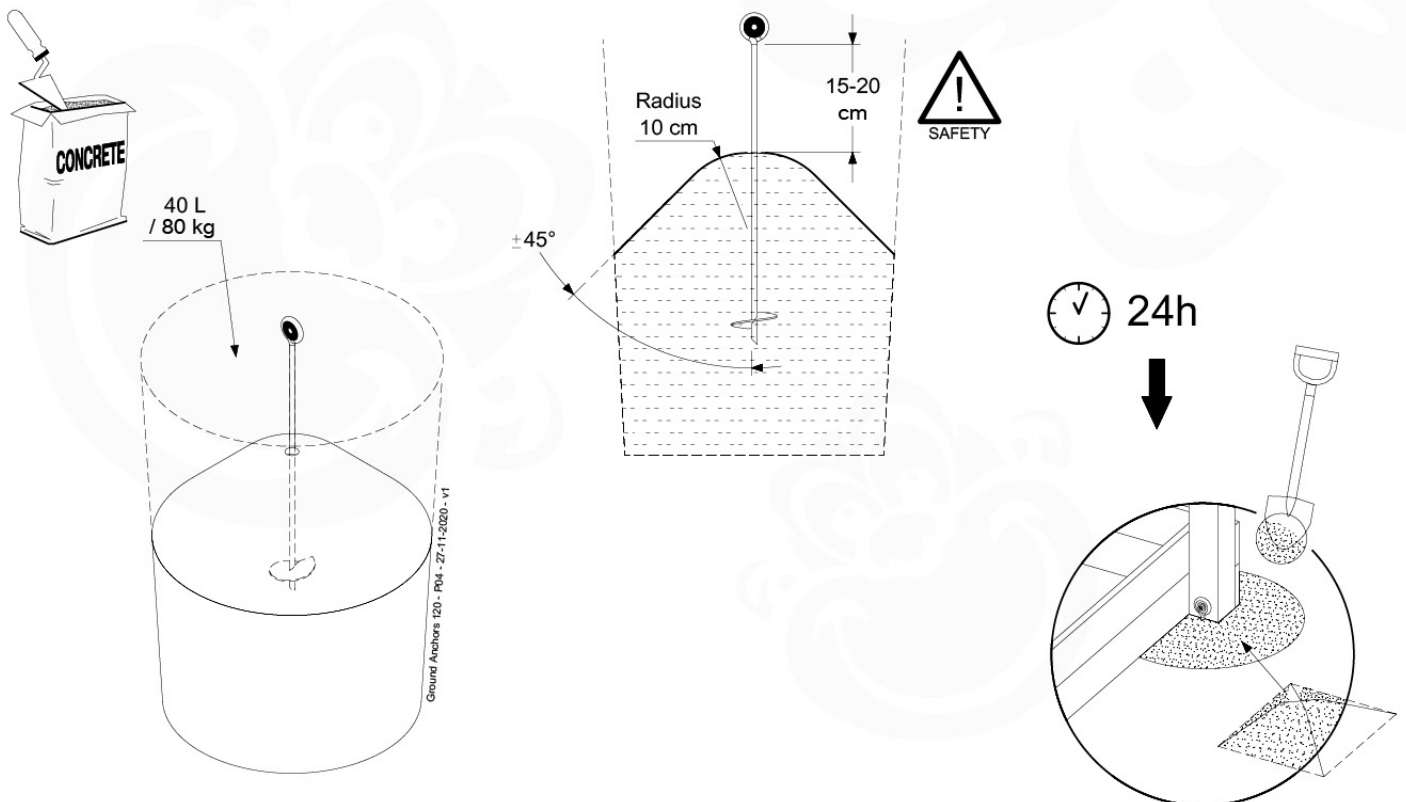

Parts:
Hardware Package Tower

Ground Anchors 120 - P102 - 27-11-2020 - v1

09-1

09-2

10 Add-on

Wavy Star Slide XL

- 324_100 Yellow
- 324_200 Blue
- 324_300 Green
- 324_400 Red
- 324_500 Fuchsia
- 324_600 Dark Green