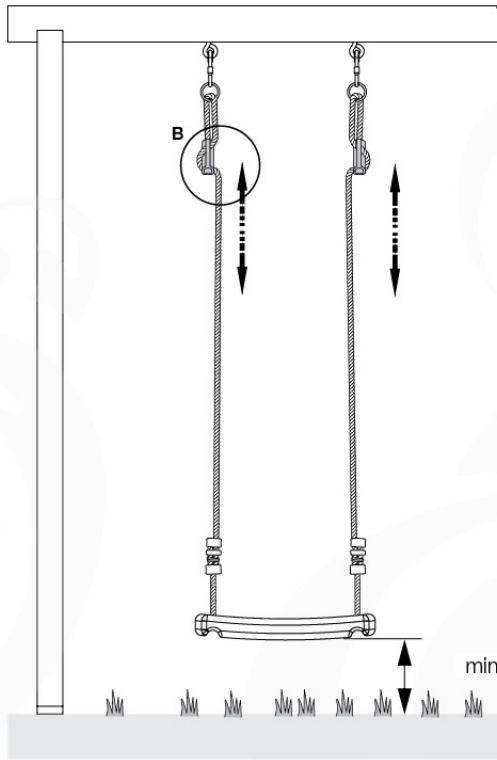

		L	
		ø 5.0 mm	002_308 20 mm 002_219 30 mm 002_220 45 mm 002_223 80 mm
		M8	003_010
		M6	003_034
		M8	004_050 22mm
			022_845 Yellow 022_846 Blue 022_847 Green 022_848 Red
			023_031 White
			120_005 White
022_844	022_314		

05-3

05-4

05-5

05-6

06

	PartNo	PartName	QTY.
Hardware Pack	001_406	Stealth Screw 8x45	4
	001_417	Stealth Screw 8x80	3
	001_422	Stealth Screw 8x137	3
	002_220	Gap Point Screw T25 - 5x45	12
	002_223	Gap Point Screw T25 - 5x80	6
Other	005_528	Swing Beam Bracket 7x7	1
	005_529	Swing Beam Bracket 9x9	1
	007_001	Ground-anchor	2
Hardware Pack	022_31x	bpc-base version 3	2
	022_84x	bpc cover	2
	023_031	Finishing Washer GPS 5.0	2
Other	101_003	Swing hook with Carabiner	4

06-7

06-8

06-9

D180
D141

07 -1

07 -2

08

09