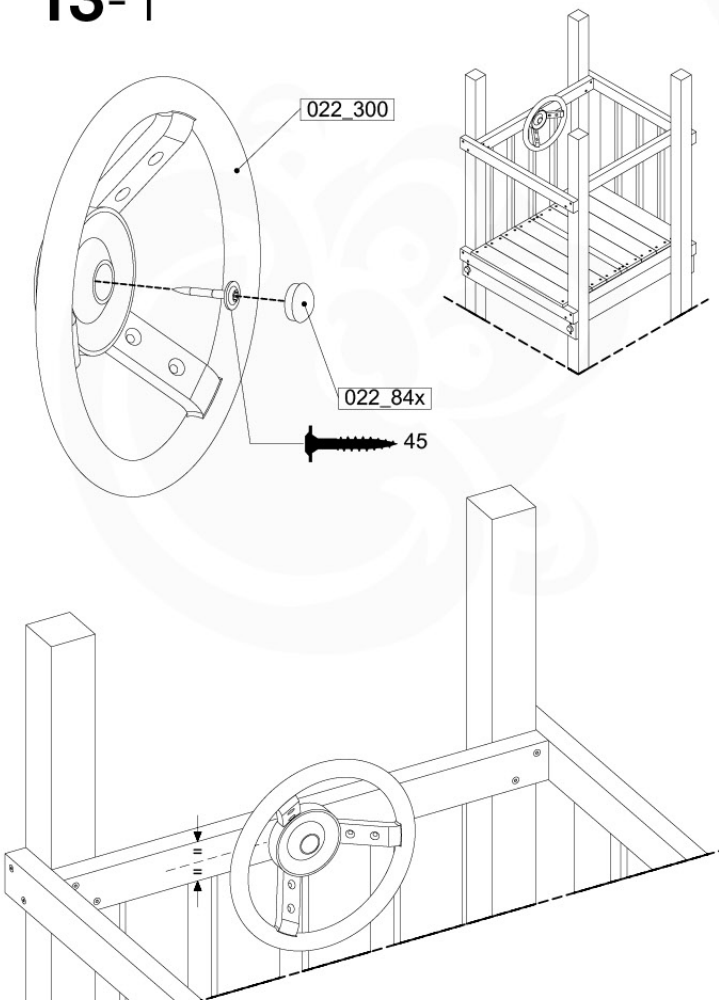

13 Accessories

AC01

	PartNo	PartName	QTY.
Hardware Pack	001_406	Stealth Screw 8x45	1
	002_041	Dome head screw 4.5 x 20 mm	3
	002_042	Dome head screw 3.5 x 13mm	4
	002_219	Gap Point Screw T25 - 5x30	2
	022_84x	bpc cover	1
Other	022_300	Steering Wheel	1
	022_800	Rail P/T 105	1
	022_910	Sandpad	1
	103_901	Logo ID Plate	1
	104_107	Tool Set Climbing Units	1
	120_024	Tower Flag	1
	122_302	Telescope	1

Accessory ref. - P02 - 18-11-2020 - v3

13-1