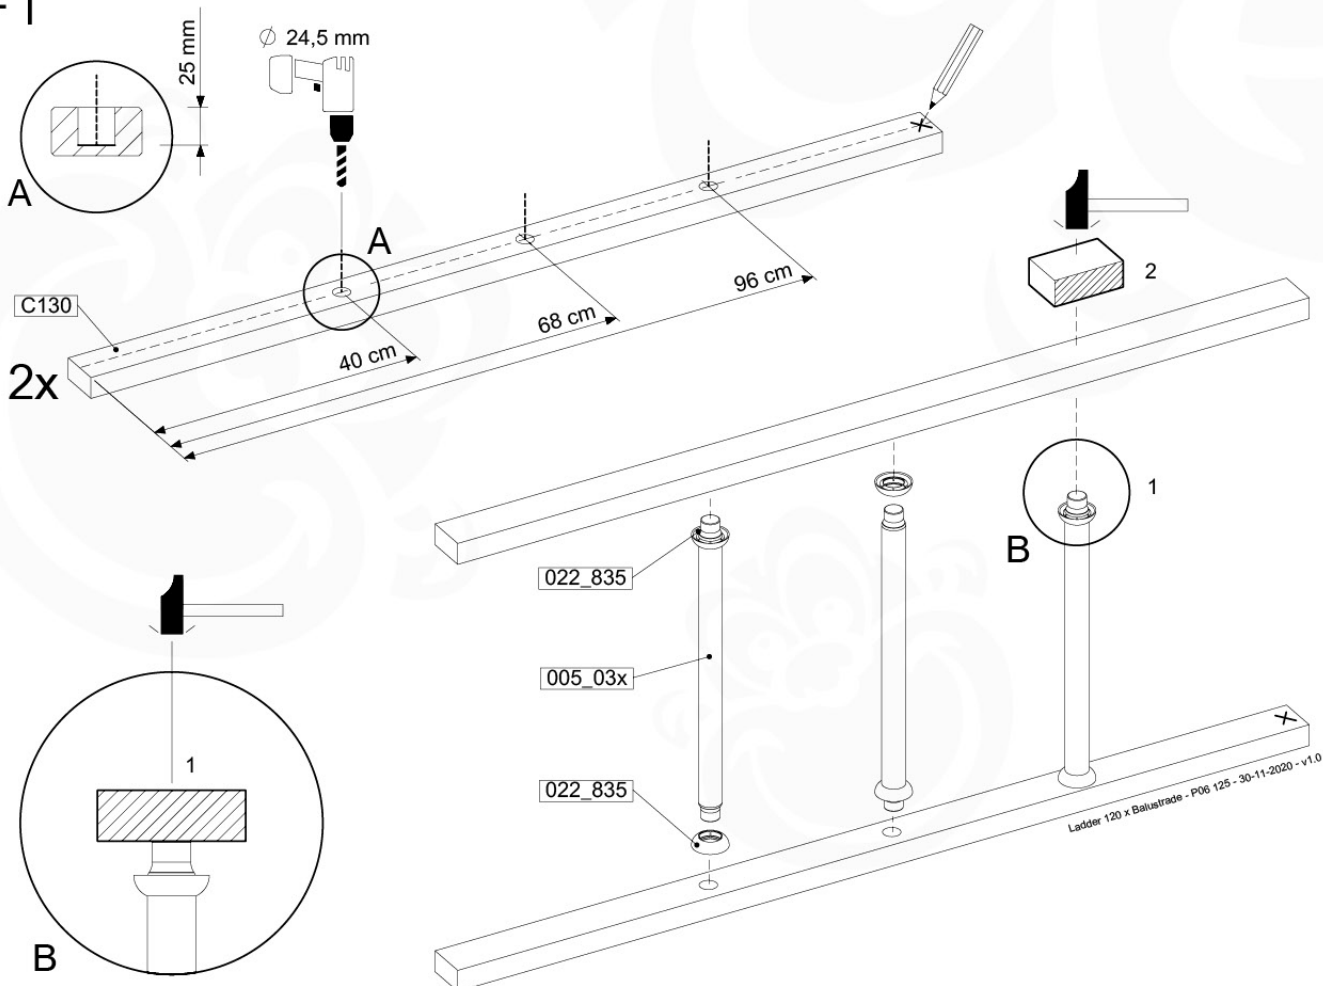

07-1

Ladder 120 x Balustrade - P06 125 - 30-11-2020 - v1.0