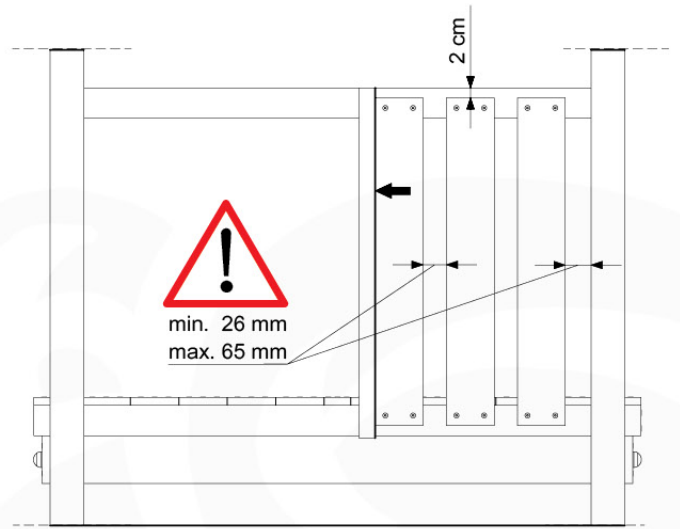

12-2

Fireman's Pole (201_275)
040_335 Part 2