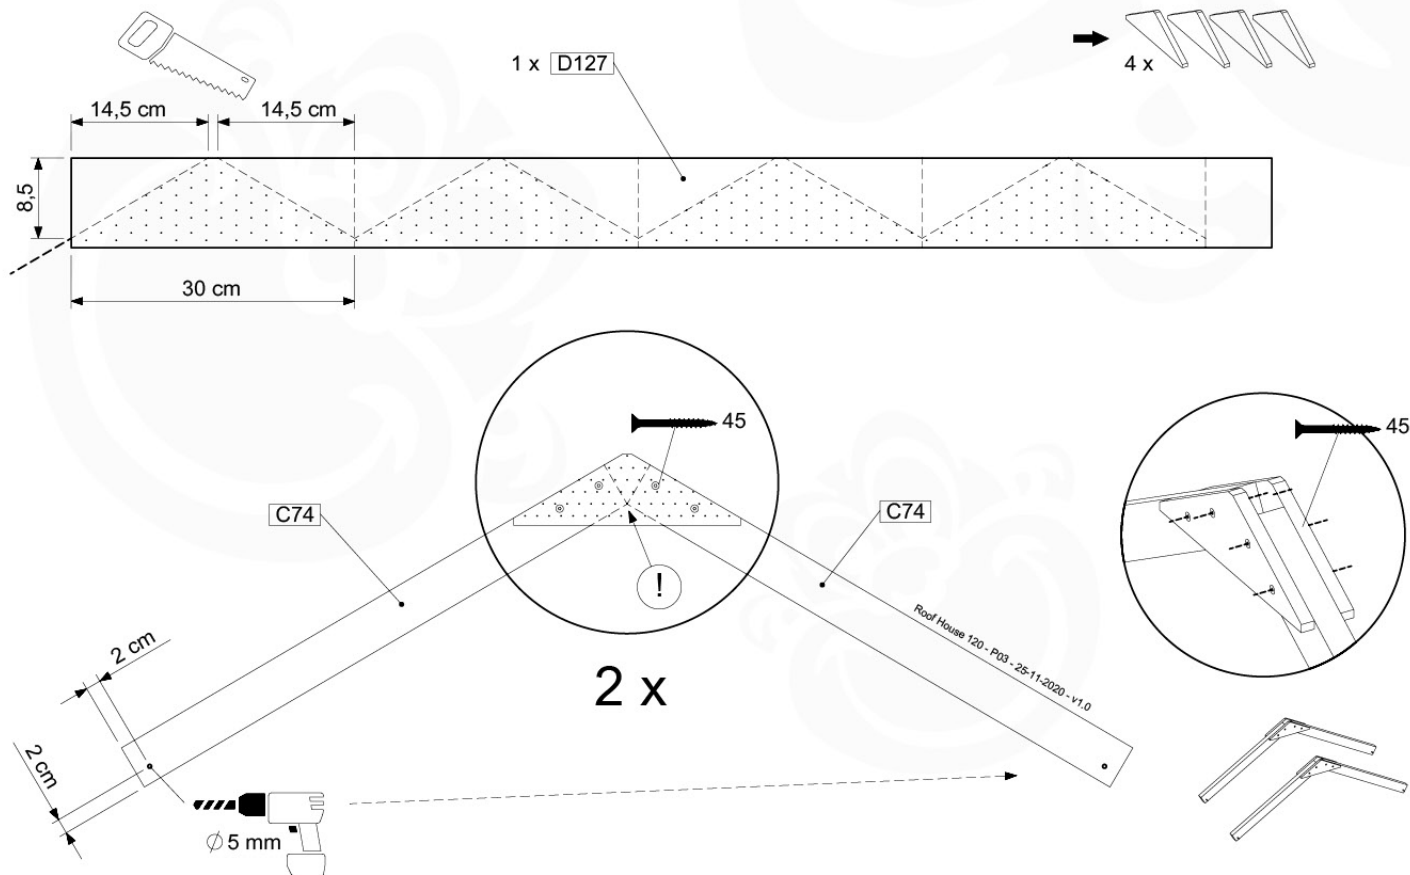

06 Roof House

RF11

	PartNo	PartName	QTY.
Hardware Pack	001_411	Stealth Screw 8x60	4
	001_417	Stealth Screw 8x80	4
	002_220	Gap Point Screw T25 - 5x45	106
	002_223	Gap Point Screw T25 - 5x80	16
Timber	C74	Beam 740 mm	4
	C154	Beam 1540 mm	2
	D127	Board 1270 mm	21-25

Roof House 120 - P02 - 25-11-2020 - v1.0

www.jungle-gym.com

06-1