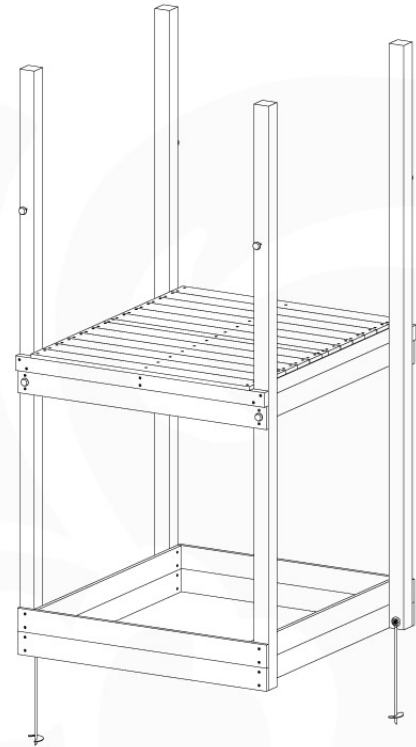

04 Base Tower

BT11

	PartNo	PartName	QTY.
Hardware Pack	001_406	Stealth Screw 8x45	10
	002_220	Gap Point Screw T25 - 5x45	118
	002_223	Gap Point Screw T25 - 5x80	20
Other	007_001	Ground-anchor	2
Hardware Pack	022_31x	bpc-base version 3	8
	022_84x	bpc cover	8
Timber	A240	Post 70x70 L2400	4
	C114	Beam 1140 mm	5
	D100	Board 1000 mm	11-14
	D114	Board 1140 mm	12

Base Tower.NL - P06 - BT11 - 30-11-2020 - v3.0

www.junglegym.com - Base Tower