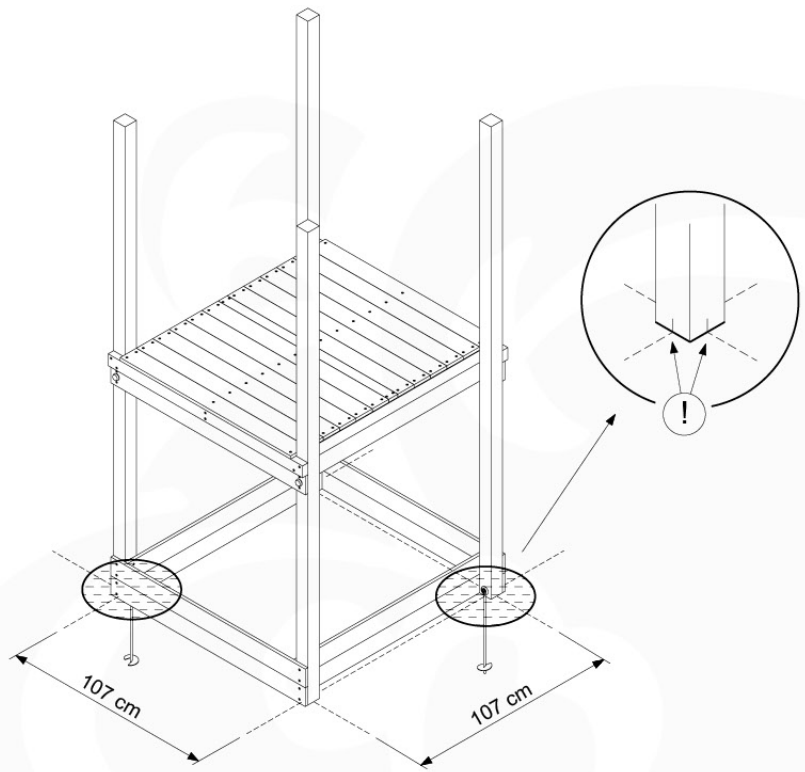

Foundation Plan - P07 - 27-11-2020 - v3