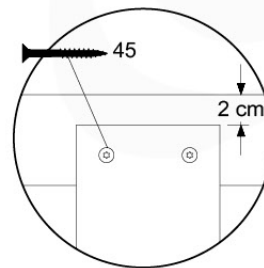

05-1

Balustrade 120 - P03 T - 30-11-2020 - v1.0