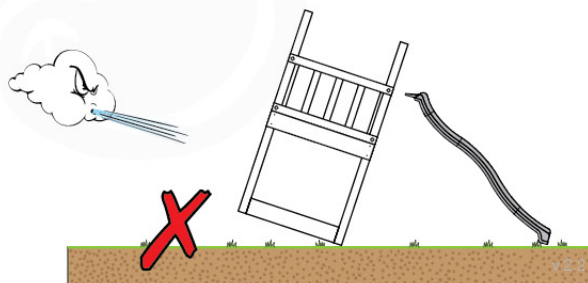

02 Safe Playground

02-1

02-2

02-3

02-4

02-5