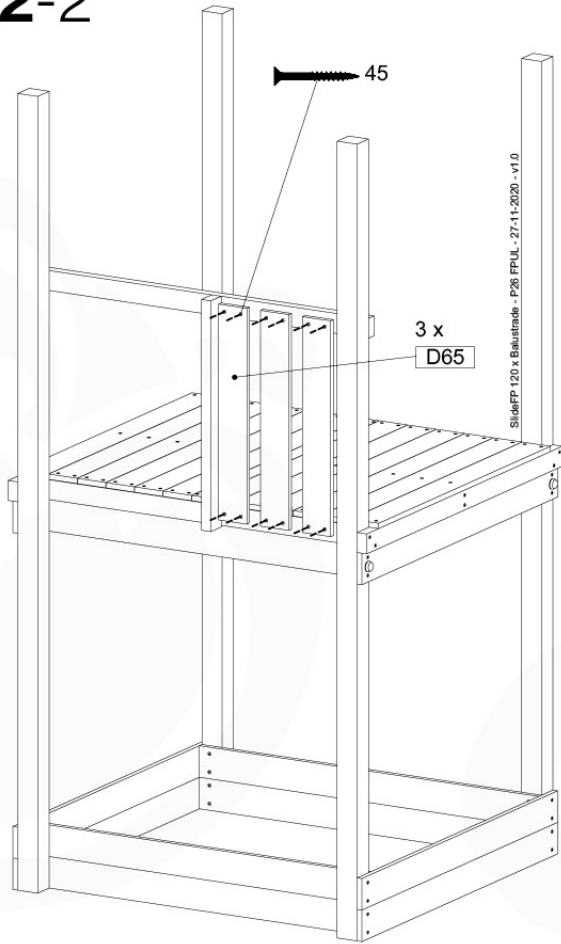

12-2

Fireman's Pole (201_275)
040_335 Part 2